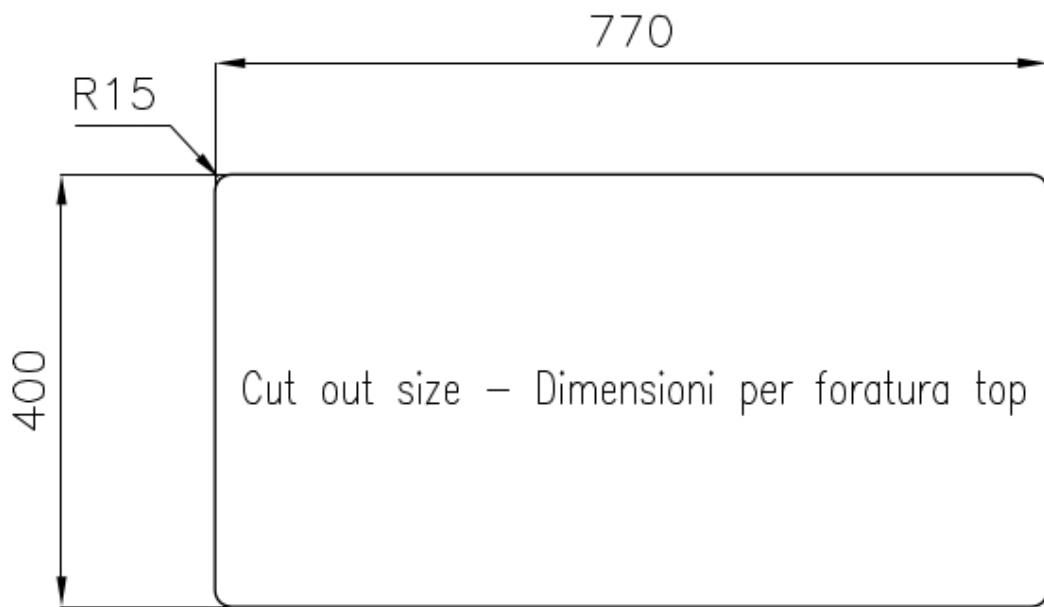

OPTIONAL ACCESSORIES