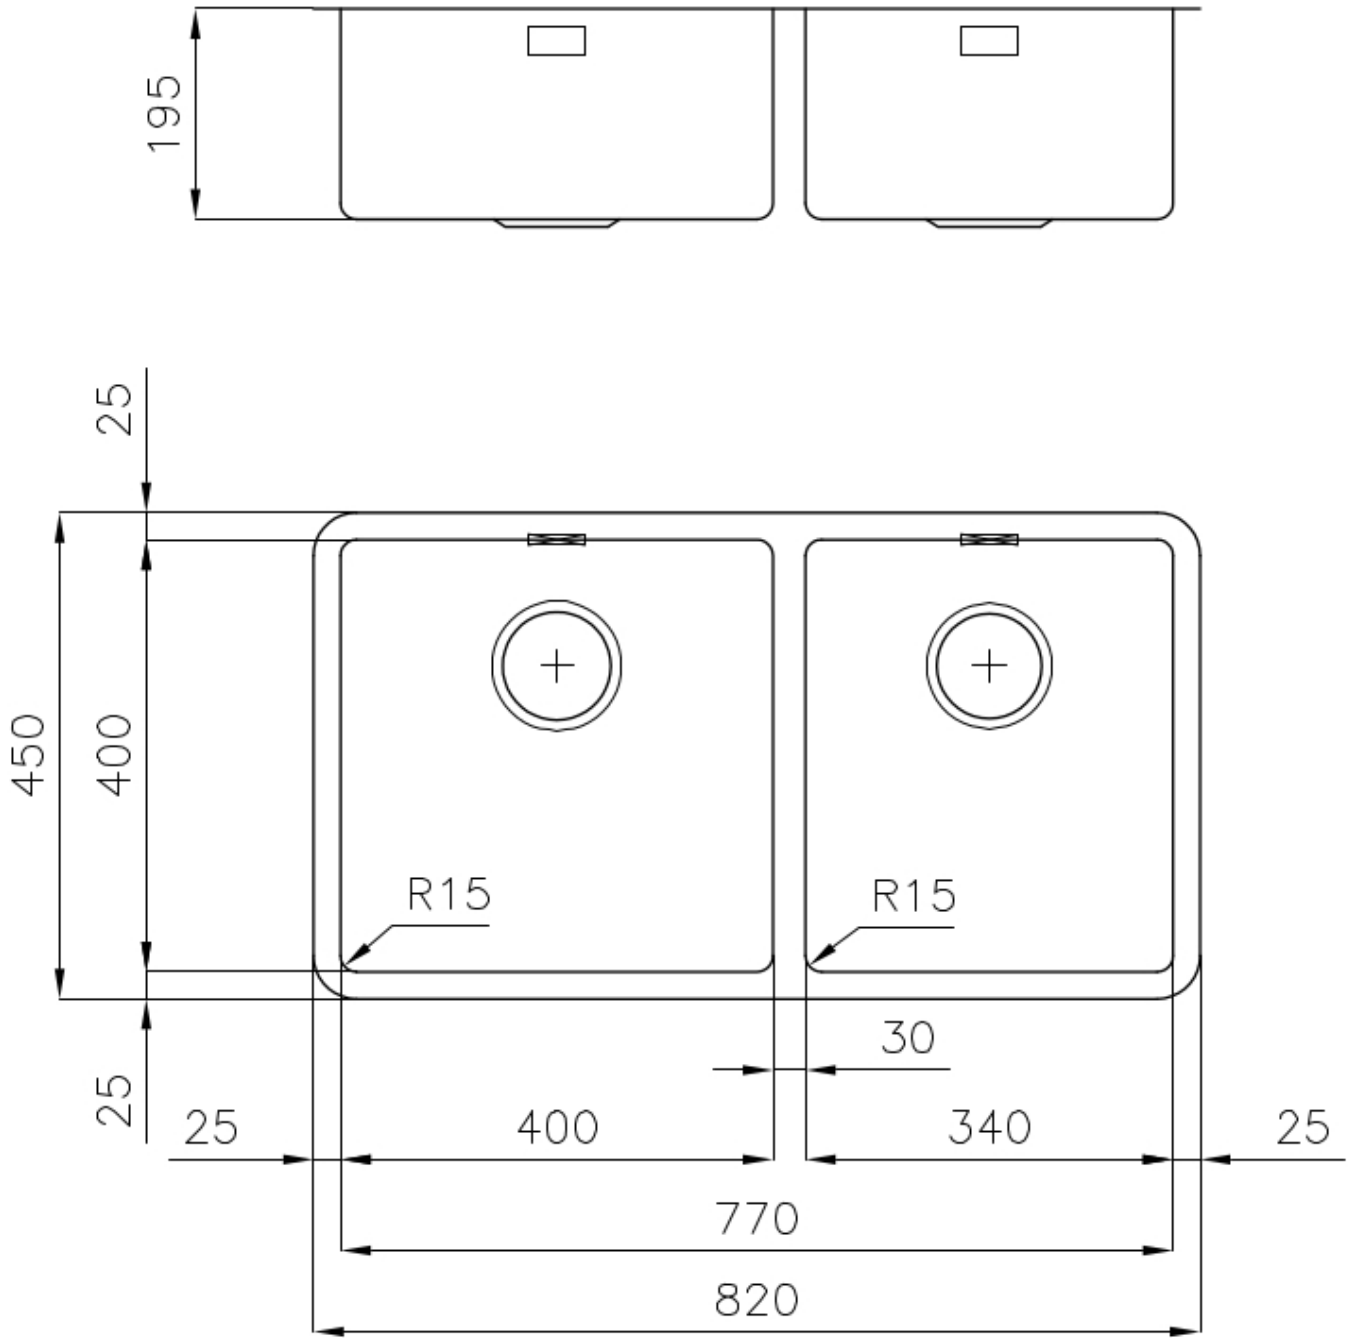

Sink KE - R15

Kitchen Sinks

Code: 2206 850

DETAILS

Edge/Installation Type	Undermount
Finish	Foster brushed
Material	AISI 304 stainless steel
Texture	Foster brushed
Base	90 cm
Dimensions	820x450 mm
Standard fittings	Fixing hooks, gasket, drain, overflow and siphon, boxed packing
Mixer holes	No standard holes
Built-in hole	View technical data sheet

Drainer No

Width 82 cm

Bowl dimension 400x400 + 340x400mm

Number of bowls 2 bowls

Waste fitting 3,5" drain

FEATURES

High thickness 1mm thick steel. A significant thickness, which guarantees the maximum sturdiness and durability.

Basket 3,5" waste fitting The drain is equipped with a large 3.5" drain, with the practical basket cap that prevents the discharge of solid parts.

Perimetral overflow The overflow is always a security on the Foster sinks that prevents the overflow of water in case of oversights. The perimeter drain solution improves aesthetics thanks to its square and essential shape.

Small radius Bowls with squared shapes with a modern design and an increased capacity, for a minimal aesthetics connected with an extreme practicality.

TECHNICAL DATA

OPTIONAL ACCESSORIES

Cestello inox
8612 000